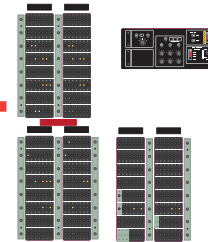

## C130 E HERCULES 1:72 scale INSTRUMENT PANELS (Recommended kits: Academy - Italeri)

**SPECIAL NOTE:**  
KIT MAIN PANEL IS MISSING THE LOWER THIRD SECTION, THIS WILL NEED TO BE ADDED TO PROPERLY REPRESENT THE ACTUAL MAIN PANEL

CENTRAL CONTROLS/  
THROTTLE  
QUADRANT

CENTRAL ROOF  
INSTRUMENTS

TO FRONT

MAIN  
PANEL  
(TO FIT KIT)

?  
LOWER  
SECTION  
(ADD TO KIT)

MAIN  
PANEL  
(ACTUAL A/C)

THIS SECTION  
NEEDS TO BE ADDED

LEFT-HAND  
PANELS

REAR FLIGHT-DECK  
INSTRUMENT HOUSINGS

LEFT-HAND  
PANELS

RIGHT-HAND  
PANELS

FORWARD RIGHT-HAND  
INSTRUMENTS

RIGHT-HAND  
REAR MOST  
CONTROLS

RIGHT-HAND  
REAR MOST  
CONTROLS (FORWARD  
FACING, REAR BULKHEAD)