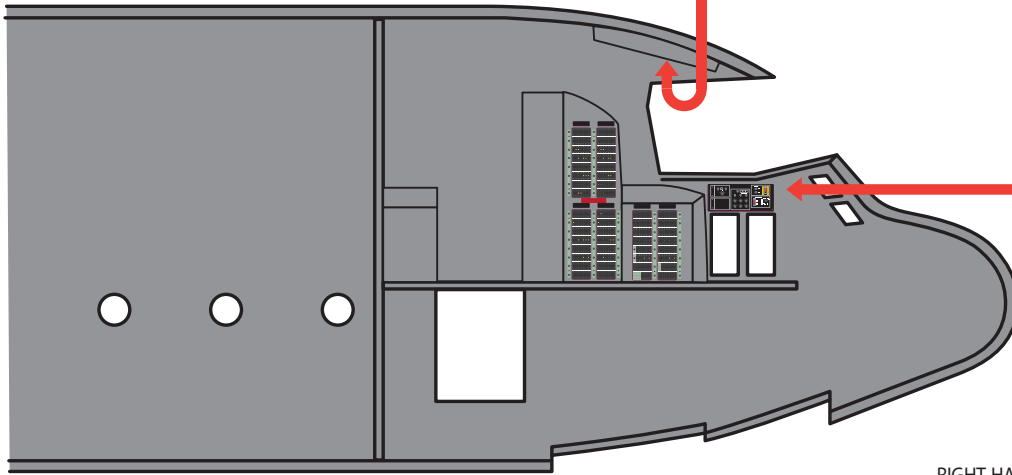

CENTRAL CONTROLS/  
THROTTLE  
QUADRANT

CENTRAL ROOF  
INSTRUMENTS

TO FRONT

MAIN  
PANEL  
(TO FIT KIT)

?  
LOWER  
SECTION  
(ADD TO KIT)

MAIN  
PANEL  
(ACTUAL A/C)

THIS SECTION  
NEEDS TO BE ADDED

LEFT-HAND  
PANELS

REAR FLIGHT-DECK  
INSTRUMENT HOUSINGS

LEFT-HAND  
PANELS

RIGHT-HAND  
PANELS

FORWARD RIGHT-HAND  
INSTRUMENTS

RIGHT-HAND  
REAR MOST  
CONTROLS

RIGHT-HAND  
REAR MOST  
CONTROLS (FORWARD  
FACING, REAR BULKHEAD)