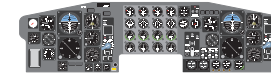

CENTRAL CONTROLS/  
THROTTLE  
QUADRANT

CENTRAL ROOF  
INSTRUMENTS

TO FRONT

MAIN  
PANEL  
(TO FIT KIT)

?  
LOWER  
SECTION  
(ADD TO KIT)

MAIN  
PANEL  
(ACTUAL A/C)

THIS SECTION  
NEEDS TO BE ADDED

LEFT-HAND  
PANELS

REAR FLIGHT-DECK  
INSTRUMENT HOUSINGS

LEFT-HAND  
PANELS

RIGHT-HAND  
PANELS

FORWARD RIGHT-HAND  
INSTRUMENTS

RIGHT-HAND  
REAR MOST  
CONTROLS

RIGHT-HAND  
REAR MOST  
CONTROLS (FORWARD  
FACING, REAR BULKHEAD)