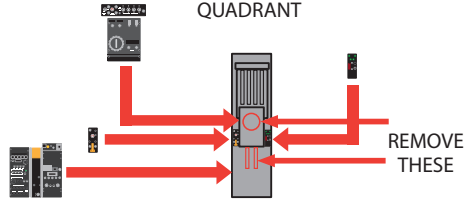

## C130 E HERCULES 1:72 scale INSTRUMENT PANELS (Recommended kits: Academy - Italeri)

**SPECIAL NOTE:**  
KIT MAIN PANEL IS MISSING THE LOWER THIRD SECTION, THIS WILL NEED TO BE ADDED TO PROPERLY REPRESENT THE ACTUAL MAIN PANEL

CENTRAL CONTROLS/  
THROTTLE  
QUADRANT

CENTRAL ROOF  
INSTRUMENTS

TO FRONT

MAIN  
PANEL  
(TO FIT KIT)

?  
LOWER  
SECTION  
(ADD TO KIT)

MAIN  
PANEL  
(ACTUAL A/C)

THIS SECTION  
NEEDS TO BE ADDED

LEFT-HAND  
PANELS